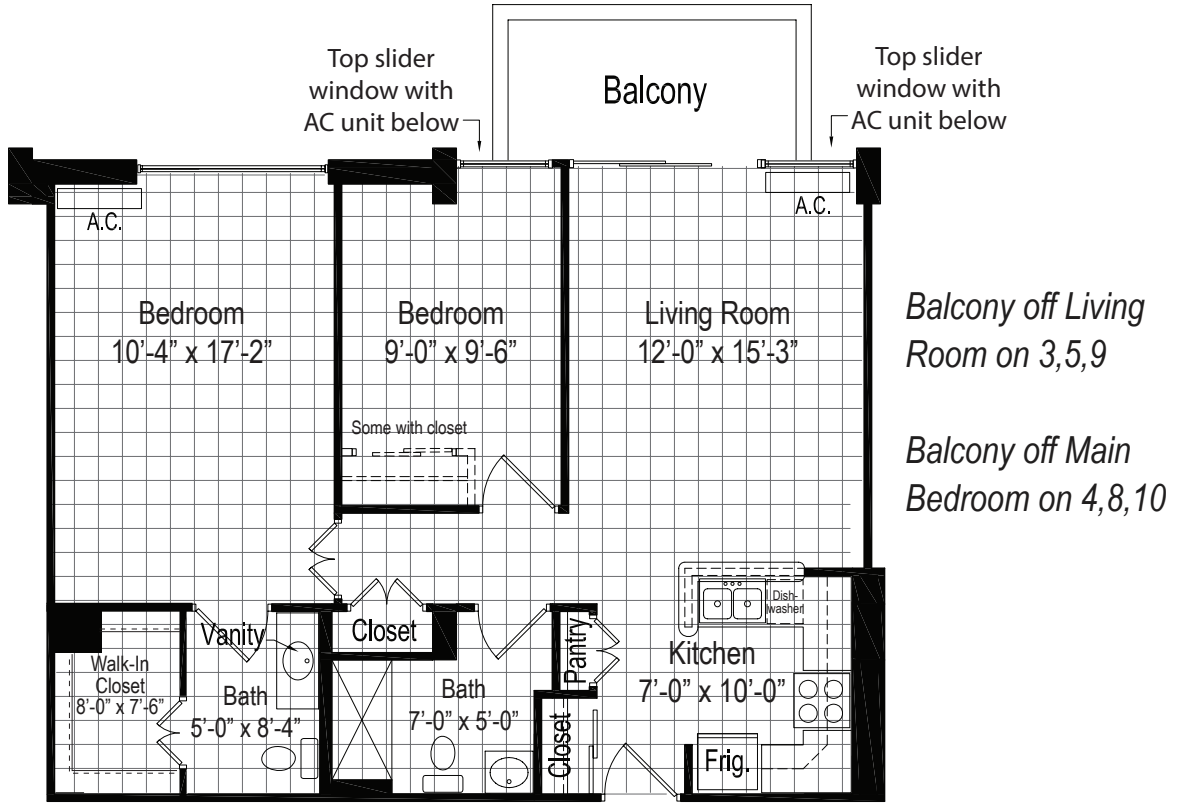

# Thurber Tower

## M Style Standard Floor Plan Two Bedroom Traditional - North/West

*Apartment features may vary in the "M Style" stack*

Approximately 877 sq. ft.

(room dimensions may vary)

Scale: 1/8" = 1'-0"